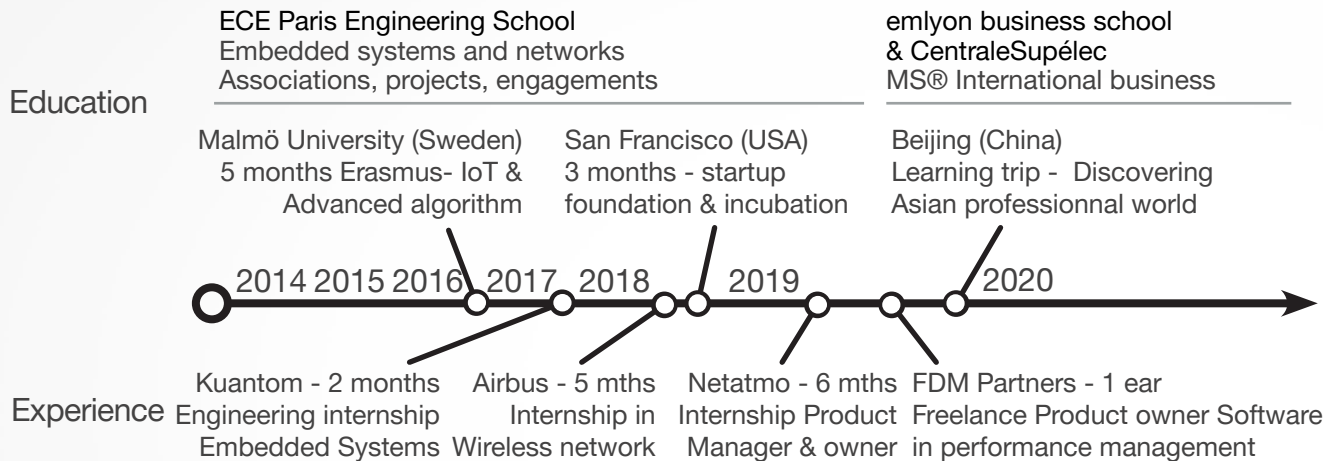

Currently in Orange Graduate Program as
chief of staff to the CEO @Orange Cloud for Business

Looking for more ecological-friendly opportunities

My journey

Benjamin Levy
+33 6 01 19 88 26
benjaminlevyperso@gmail.com
www.benjaminlevy.ovh

Add me to
your contacts

Skills

Daily life

Values

Management

- Product management
- User experience
- Startup founding and launch
- International business and strategy

Engineering

- Embedded systems and networks
- IoT and wireless networks
- Python, C, C++

Languages

- French : native
- English : TOEIC 920/990 (2019)
- Spanish: intermediate
- Swedish : Basics

Tools

- Microsoft Office
- Adobe CC
- Atlassian

Sport

- Rowing
- Ultimate Frisbee
- Judo
- English Boxing

Proud to give and share

- EFS : giving blood, saving lifes
- Movember : fundraising for deseases research
- Climate change engagement and trainings

Passions

- Rollerblades : hiking with associations
- Drums & music (Elton John, Queen, Phil Collins)
- IoT & Technologies

And more

- Motorcyclist and 4-wheel driver (A et B)
- Rubik's Cube & Master's Cube

- Trust and goodwill
- Proximity and équity
- Vision, meaning and sharing
- Ecology
- Respect

Tag cloud

Empathy Practical
Tolerance Promotion
Federate Reactivity Participative
Coach Trust Curiosity
Teams Conception Creativity
Improvisation Innovation Proximity
Openness Delegation